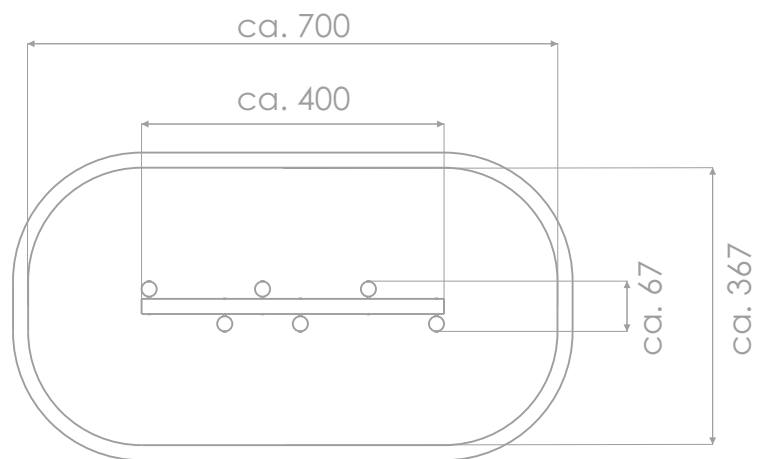

BALANCING

SOCIALIZING

INFORMATION ABOUT THE PRODUCT

Dimensions	ca.67 x 400 cm
Safety zone	ca.367 x 700 cm
Overall height	ca.190 cm
Free fall height	ca.30 cm
Amount of users	4 persons
Product complies with EN 1176-1:2017-12	YES
Availability of spare parts	YES
Age range	3-12
<small>According to EN 1176-1:2017-12 norm, the product requires applying a safety surface according to the product's free fall height.</small>	

Visualisation is for reference only,
actual appearance may vary.

SCALE 1:100

MATERIALS:

NATURAL ROBINIA WOOD